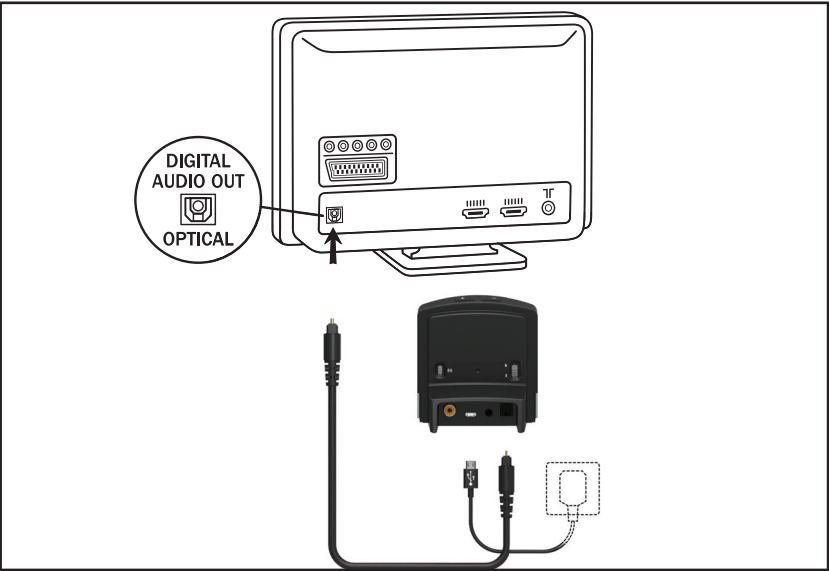

Cable Guide

Connecting the Beltone Direct TV Link 2

Analog to TV

Analog to Cable Box

Digital Coaxial to TV

Digital Optical to TV

Digital Coaxial to Cable Box

Digital Optical to Cable Box