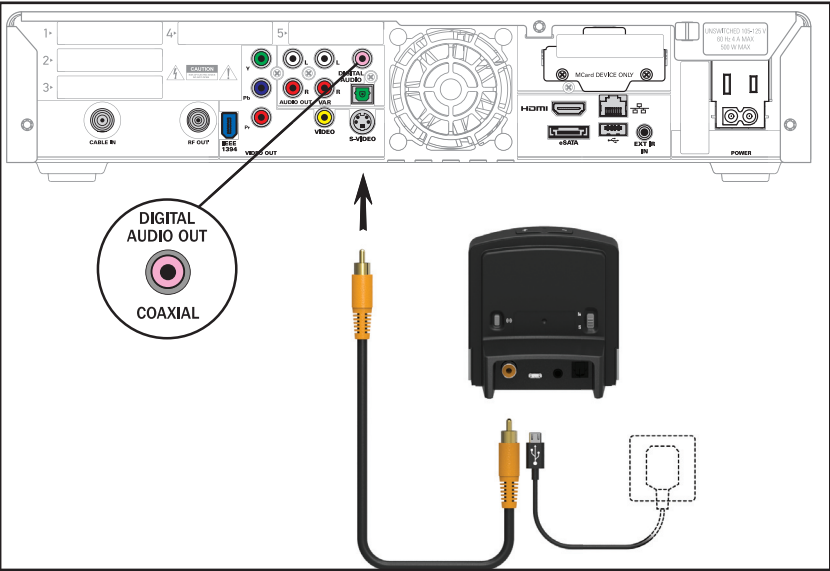

Cable Guide

Connecting the Beltone Direct TV Link 2

Analog to TV

Analog to Cable Box

Digital Coaxial to TV

Digital Optical to TV

Digital Coaxial to Cable Box

Digital Optical to Cable Box