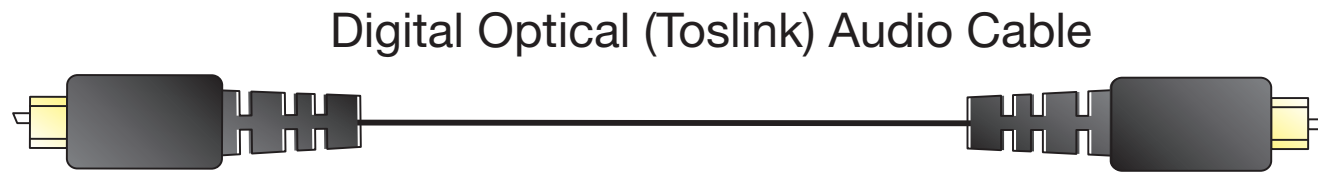

Cable Guide

Connecting the Beltone Direct TV Link 2

Analog to TV

Analog to Cable Box

Digital Coaxial to TV

Digital Optical to TV

Digital Coaxial to Cable Box

Digital Optical to Cable Box