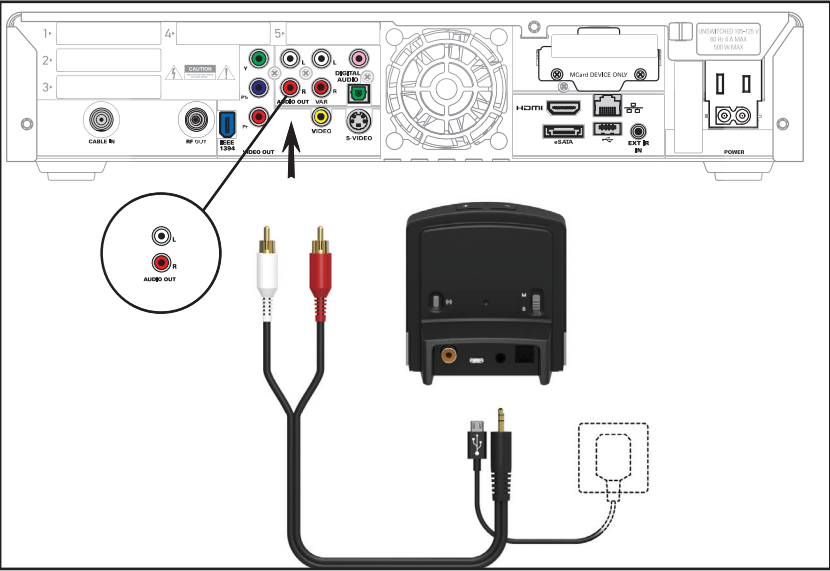

Cable Guide

Connecting the Beltone Direct TV Link 2

Analog to TV

Analog to Cable Box

Digital Coaxial to TV

Digital Optical to TV

Digital Coaxial to Cable Box

Digital Optical to Cable Box