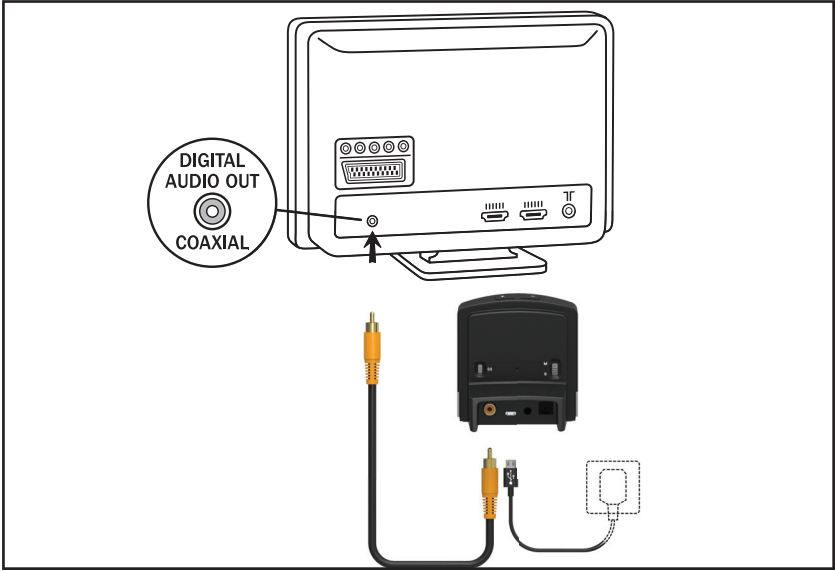

Cable Guide

Connecting the Beltone Direct TV Link 2

Analog to TV

Analog to Cable Box

Digital Coaxial to TV

Digital Optical to TV

Digital Coaxial to Cable Box

Digital Optical to Cable Box