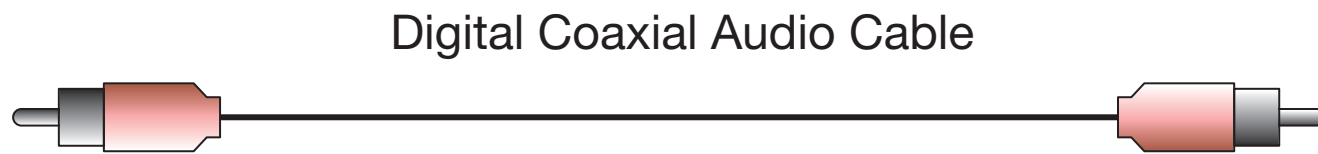

Cable Guide

Connecting the Beltone Direct TV Link 2

Analog to TV

Analog to Cable Box

Digital Coaxial to TV

Digital Optical to TV

Digital Coaxial to Cable Box

Digital Optical to Cable Box