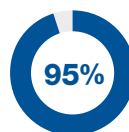

**In a recent test, 95% of
listeners preferred Beltone
Amaze for music listening over
competitors' hearing aids***

*Jespersen et al, 2018